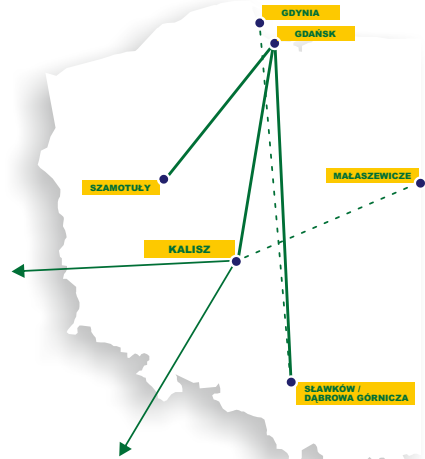

25 YEARS
in logistics

ostSped.pl®

ostSped Intermodal

- container terminals located in Poland
- regular connections

- **DCT Port Gdańsk <-> Kalisz**
- **DCT Port Gdańsk <-> Szamotuły**
- **DCT Port Gdańsk <-> Sławków / Dąbrowa Górnicza**

- railway sidings adapted for convenient loading and unloading of trains
- rail, intermodal and maritime transport services, import transit and domestic transport
- trucking deliveries in port-door and terminal-door relations
- storage of containers and trailers
- handling
- weighting containers
- monitoring
- customs warehouse
- customs and administrative support
- cargo insurance
- customs security
- 24/7 service
- professional forwarding service

Kontakt
Piotr Zawistowski tel. +48 663 411 753, e-mail: piotr.zawistowski@ostsped.pl
www.ostsped.pl

25 YEARS
in logistics